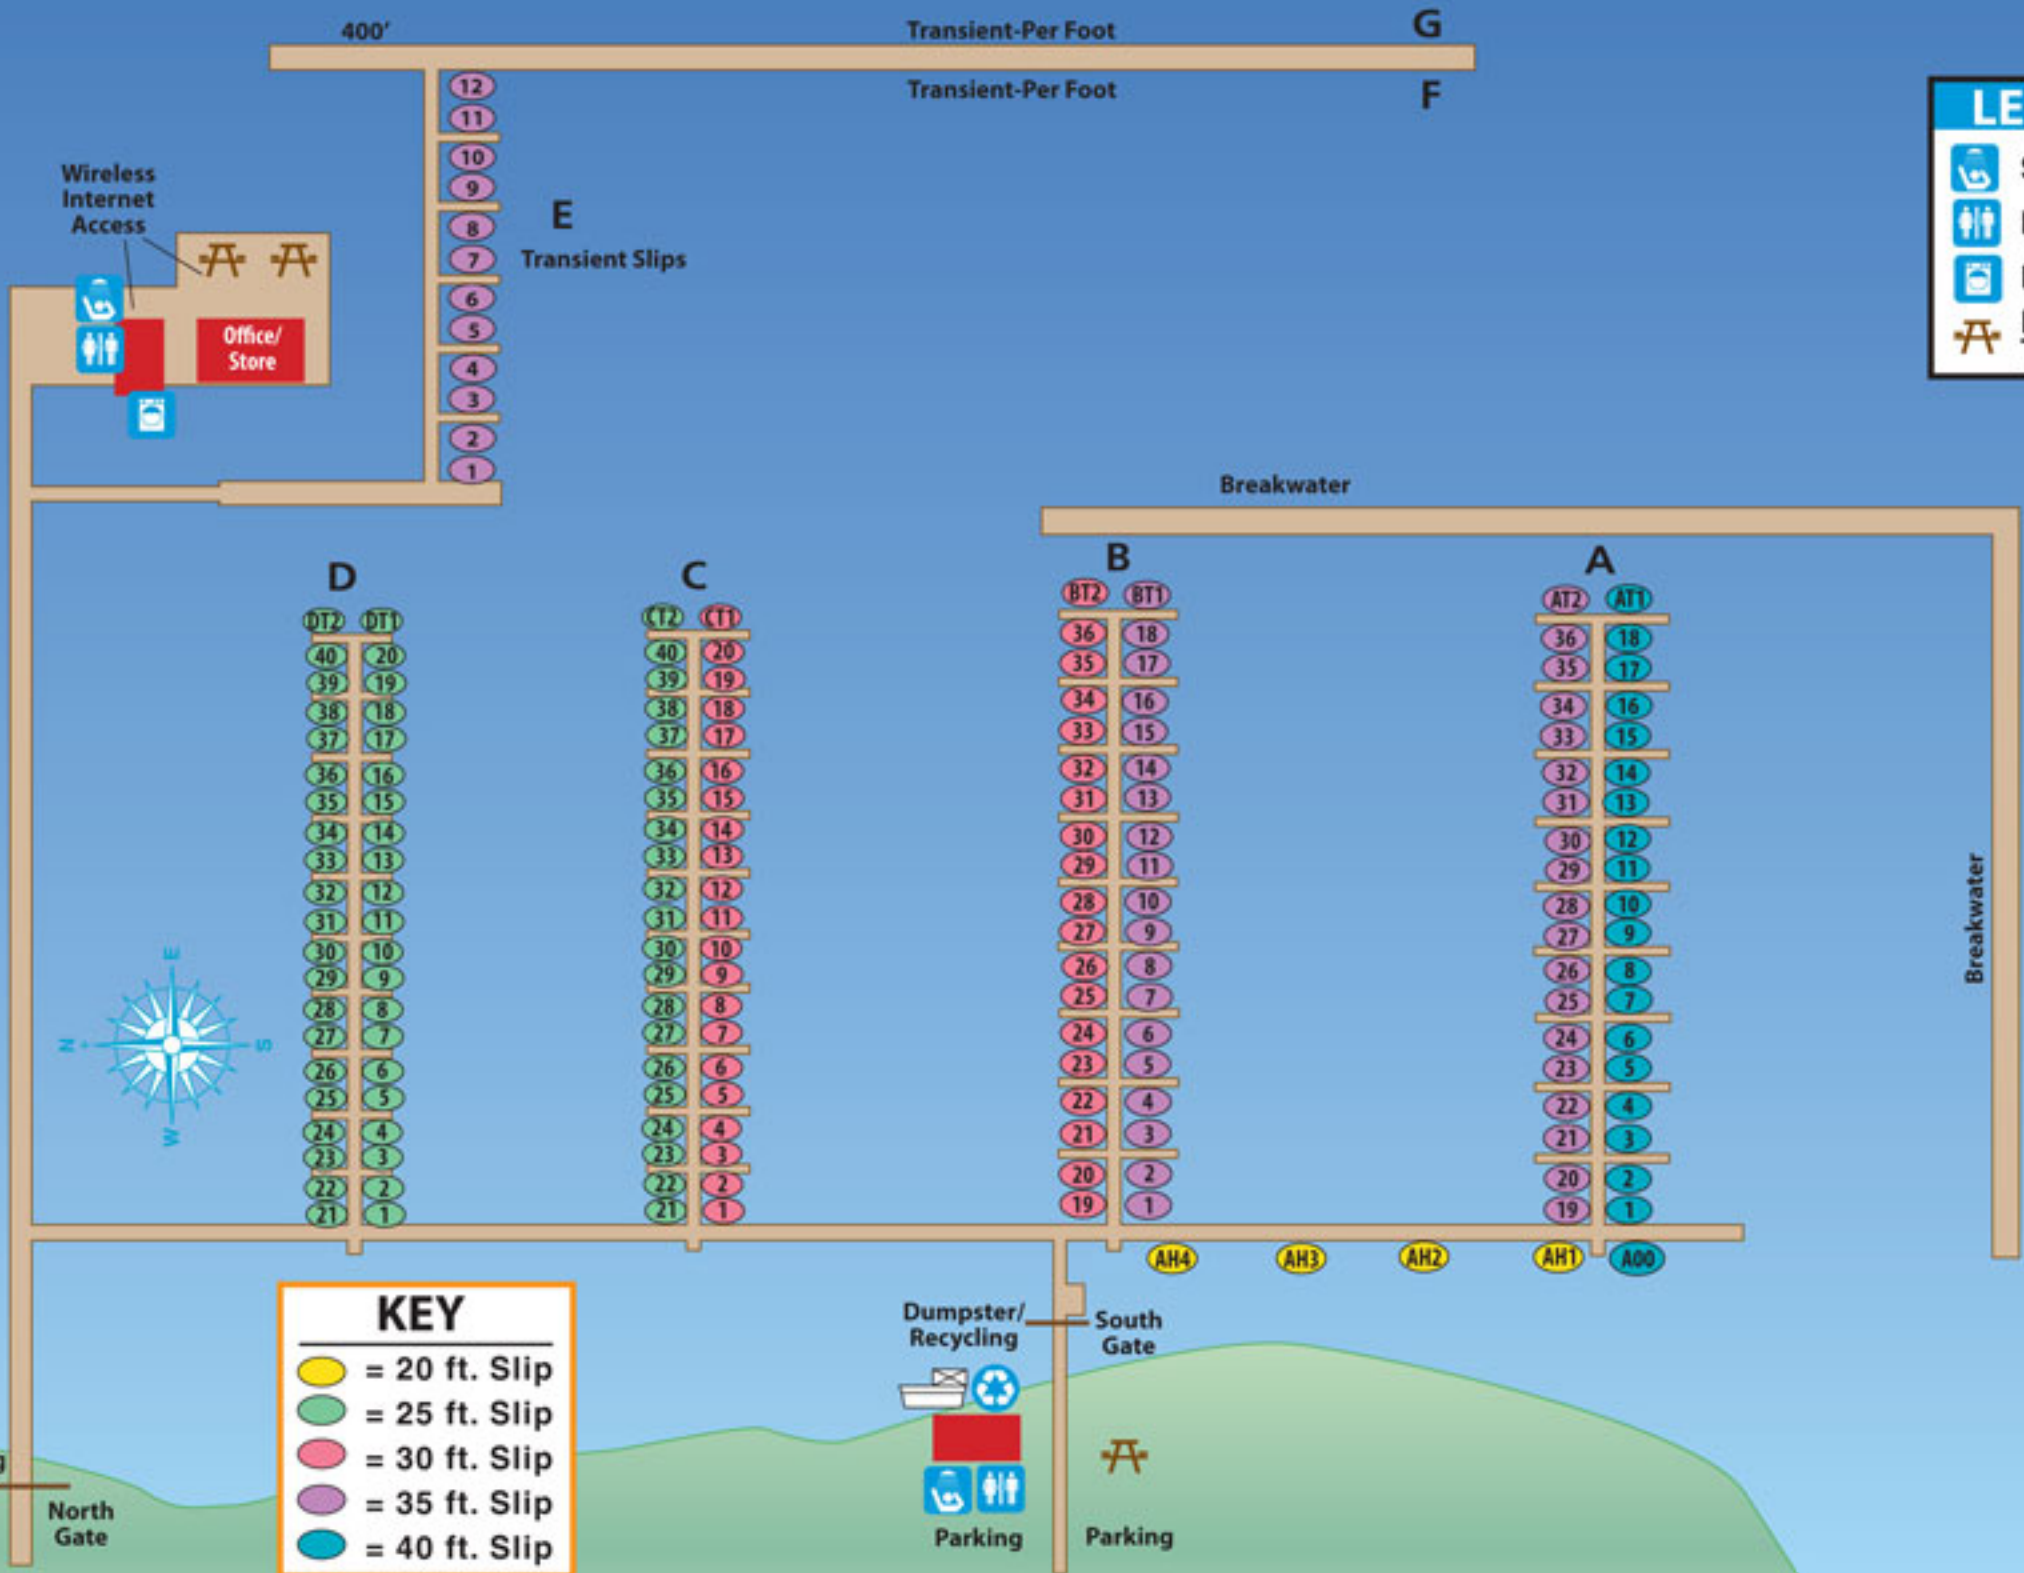

### LEGEND

- Showers
- Restrooms
- Laundry
- Picnic Tables

### KEY

- = 20 ft. Slip
- = 25 ft. Slip
- = 30 ft. Slip
- = 35 ft. Slip
- = 40 ft. Slip