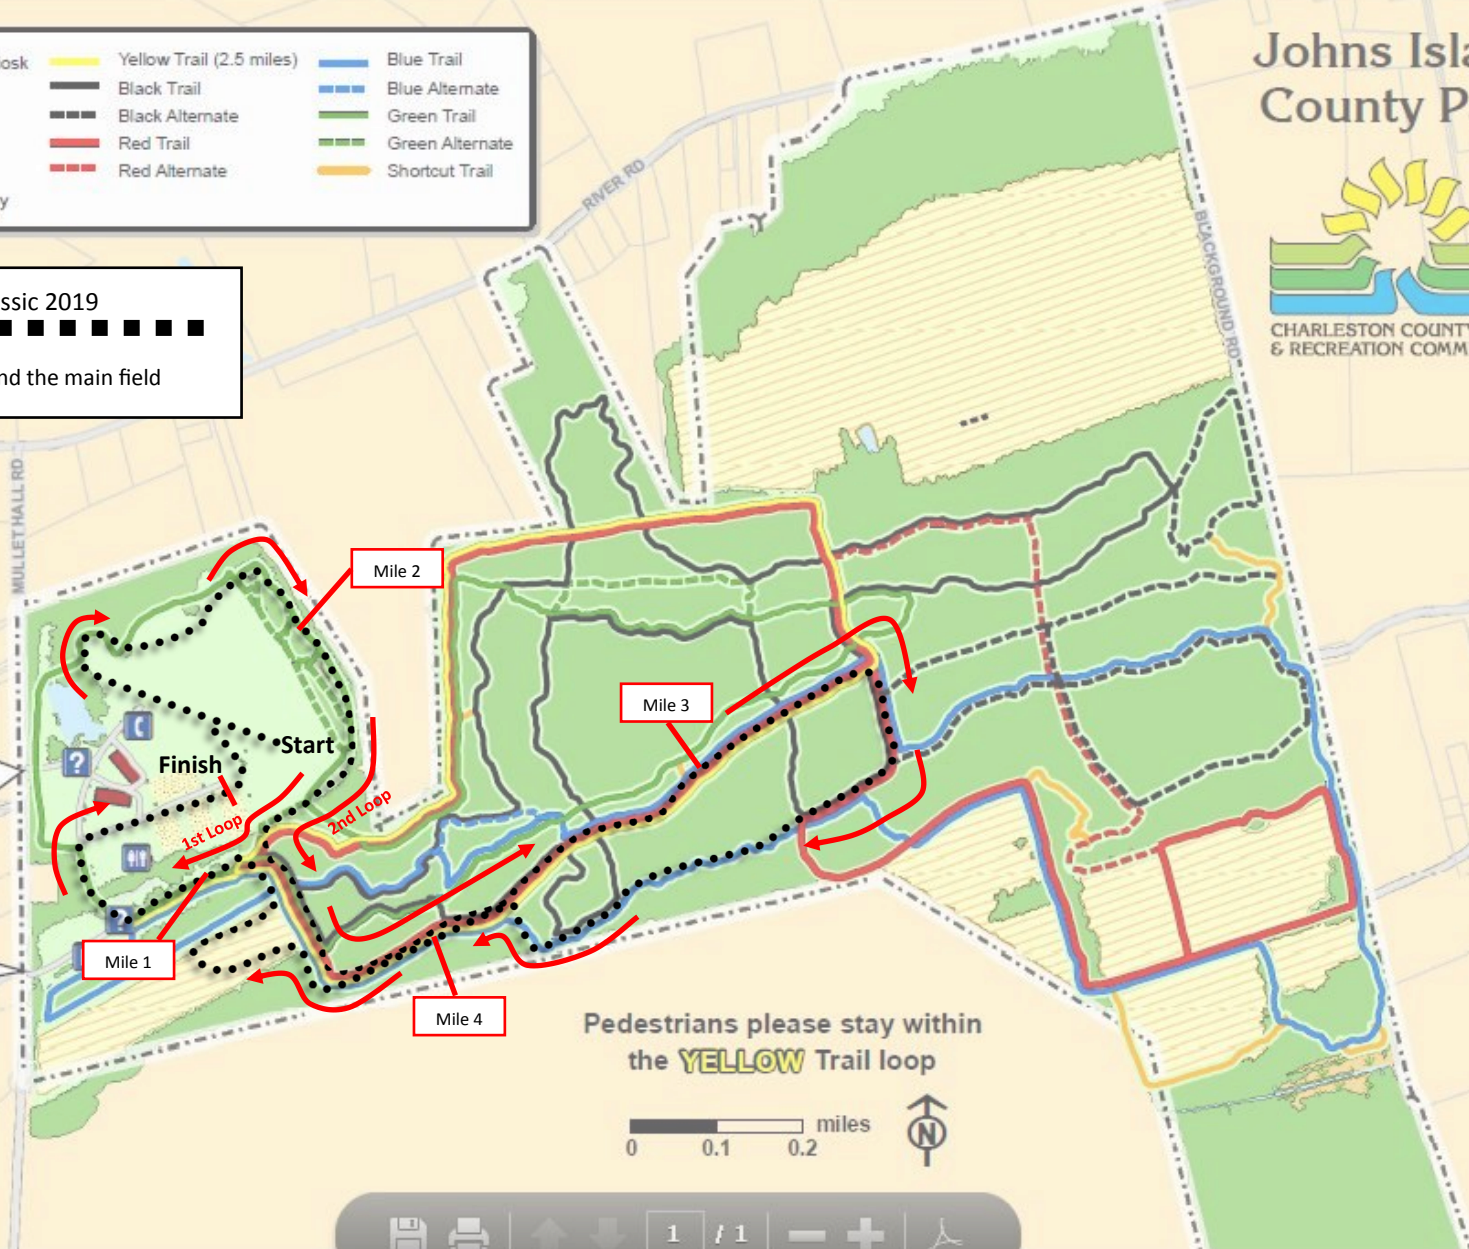

Johns Island County Park

	Information Kiosk		Yellow Trail (2.5 miles)		Blue Trail
	Park Office		Black Trail		Blue Alternate
	Parking		Black Alternate		Green Trail
	Restroom		Red Trail		Green Alternate
	Park Boundary		Red Alternate		Shortcut Trail

Charleston Classic 2019
8K Route ■■■■■■■■■■
Two loops around the main field

Main Entrance
2662 Mullet Hall Rd

Secondary Entrance

Pedestrians please stay within the **YELLOW** Trail loop